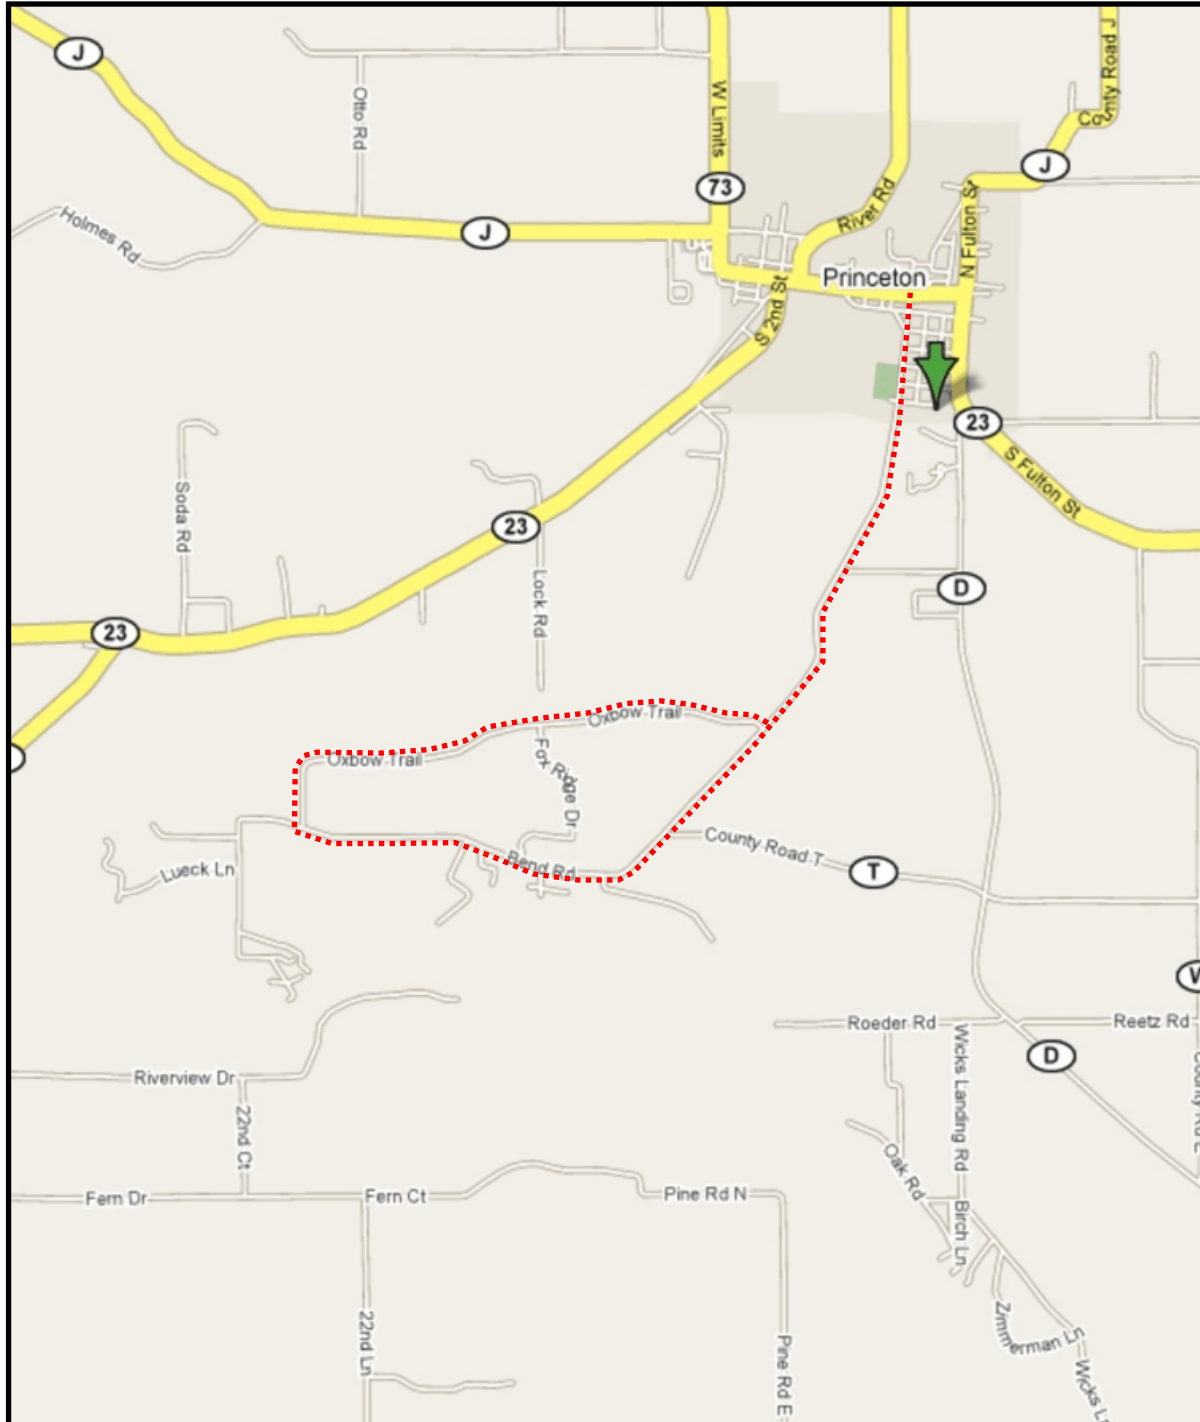

Princeton Wisconsin Chamber of Commerce

WWW.PRINCETONWI.COM

Oxbow Trail Bike Map

6

Oxbow Trail

*8 Miles

*Easy Level