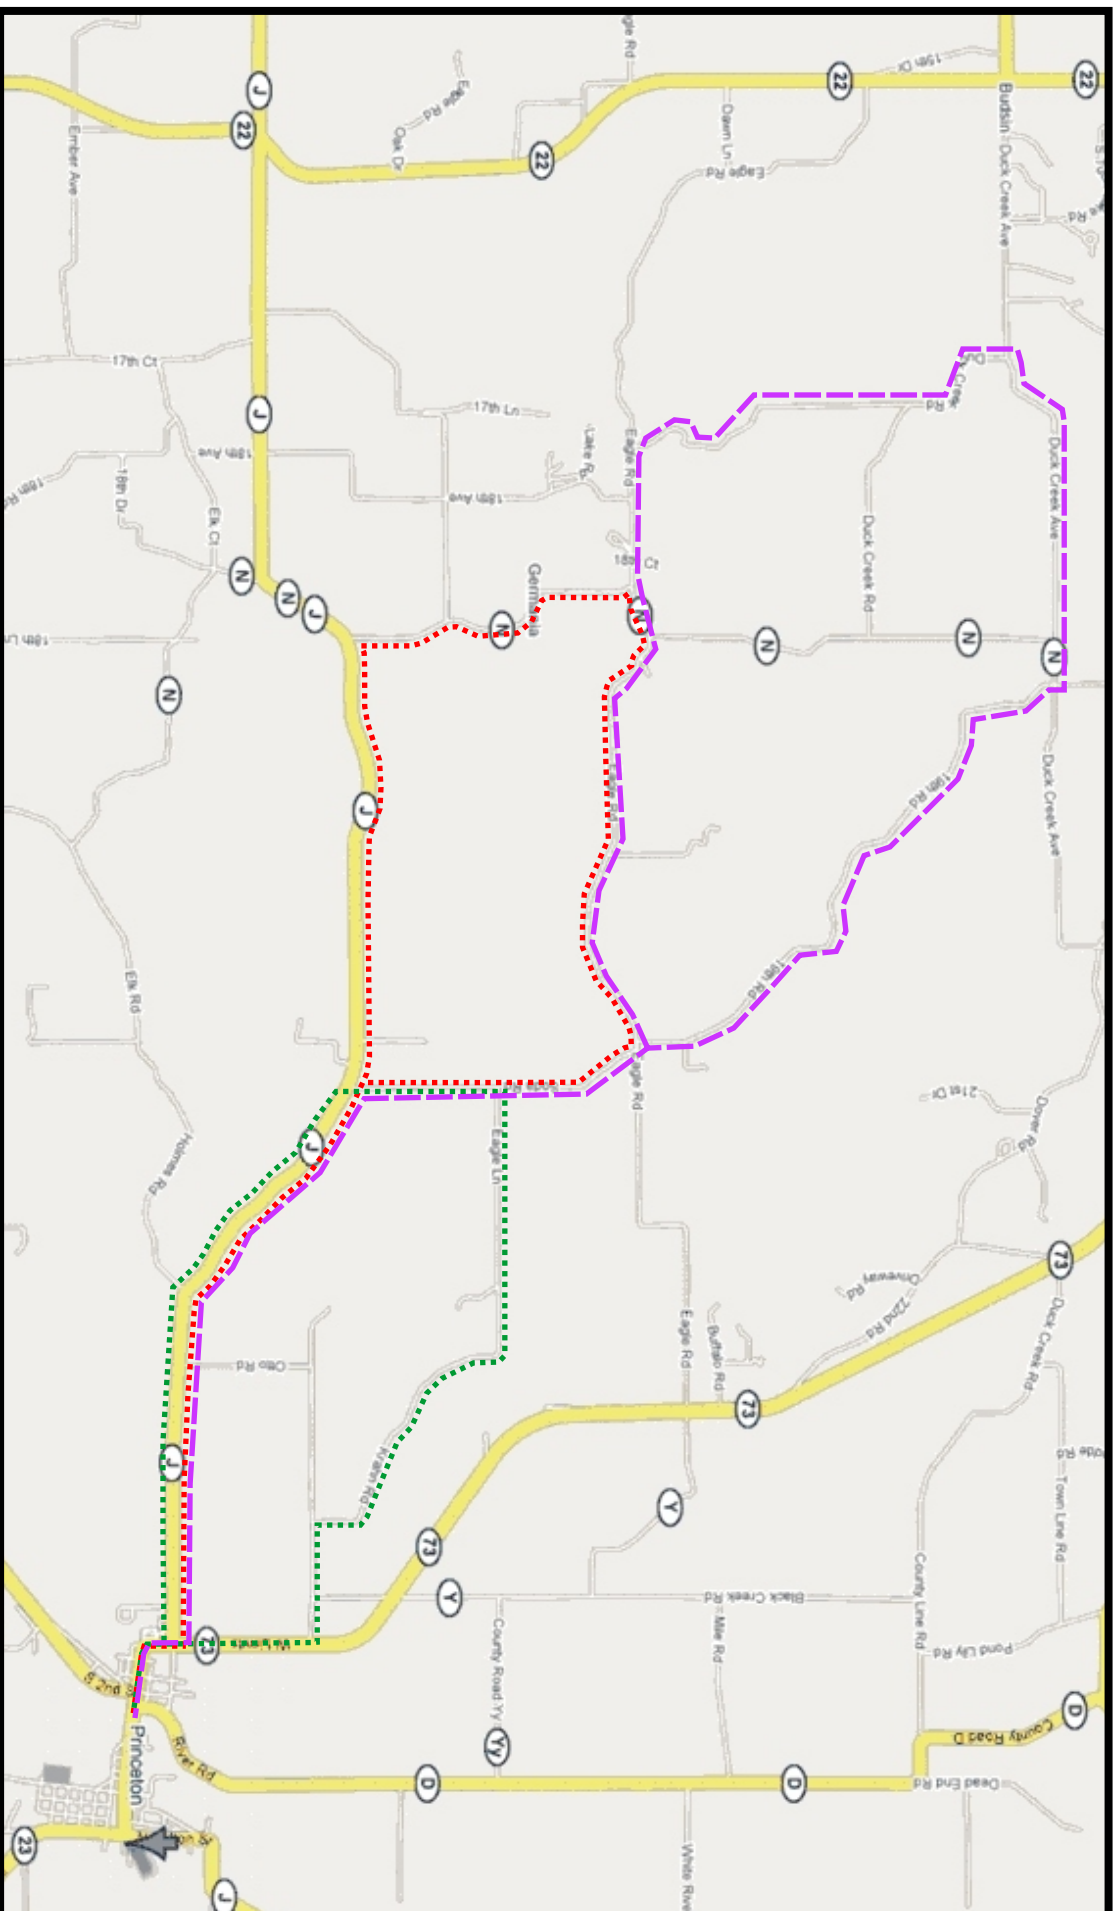

# Western Princeton Bike Routes

maps by Google™

**4**  
**Tuttle Lake Trek**  
\*30 Miles  
\*Moderate Level

**5**  
**Mecan Crossing**  
\*19 Miles  
\*Moderate Level

**7**  
**Soda's Mint Ride**  
\*11 Miles  
\*Easy Level